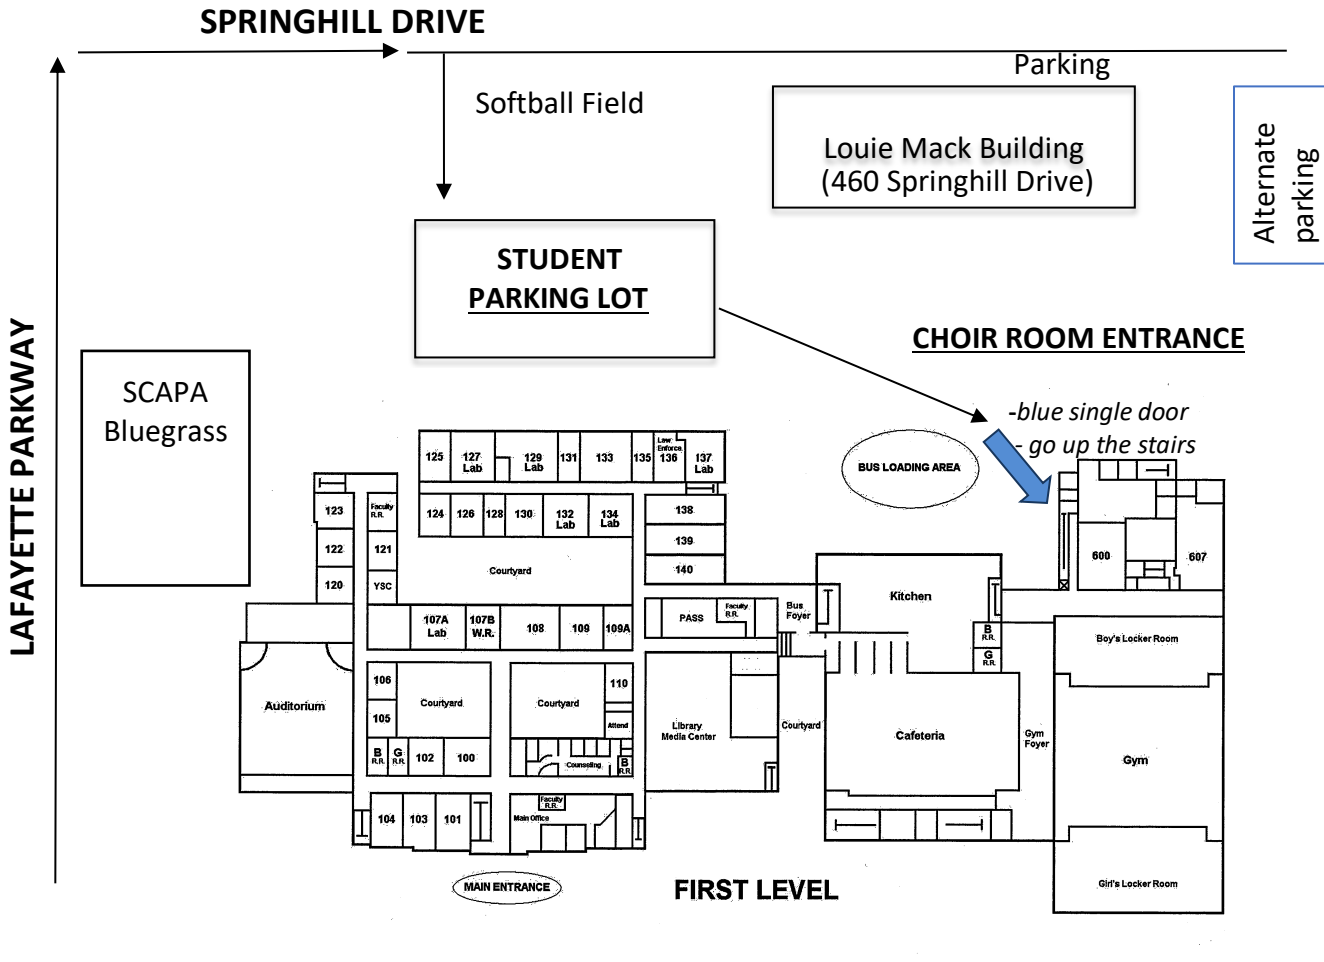

lafayette choir

Mr. Ryan Marsh, Director • Mrs. Laura Howard, Vocal Instructor/Director
 401 Reed Lane • Lexington, Kentucky 40503 • 859-381-3492
www.lafayettechoir.org

Music Building Location and Parking

Use this door.
 Go up stairs.
 Turn Left.