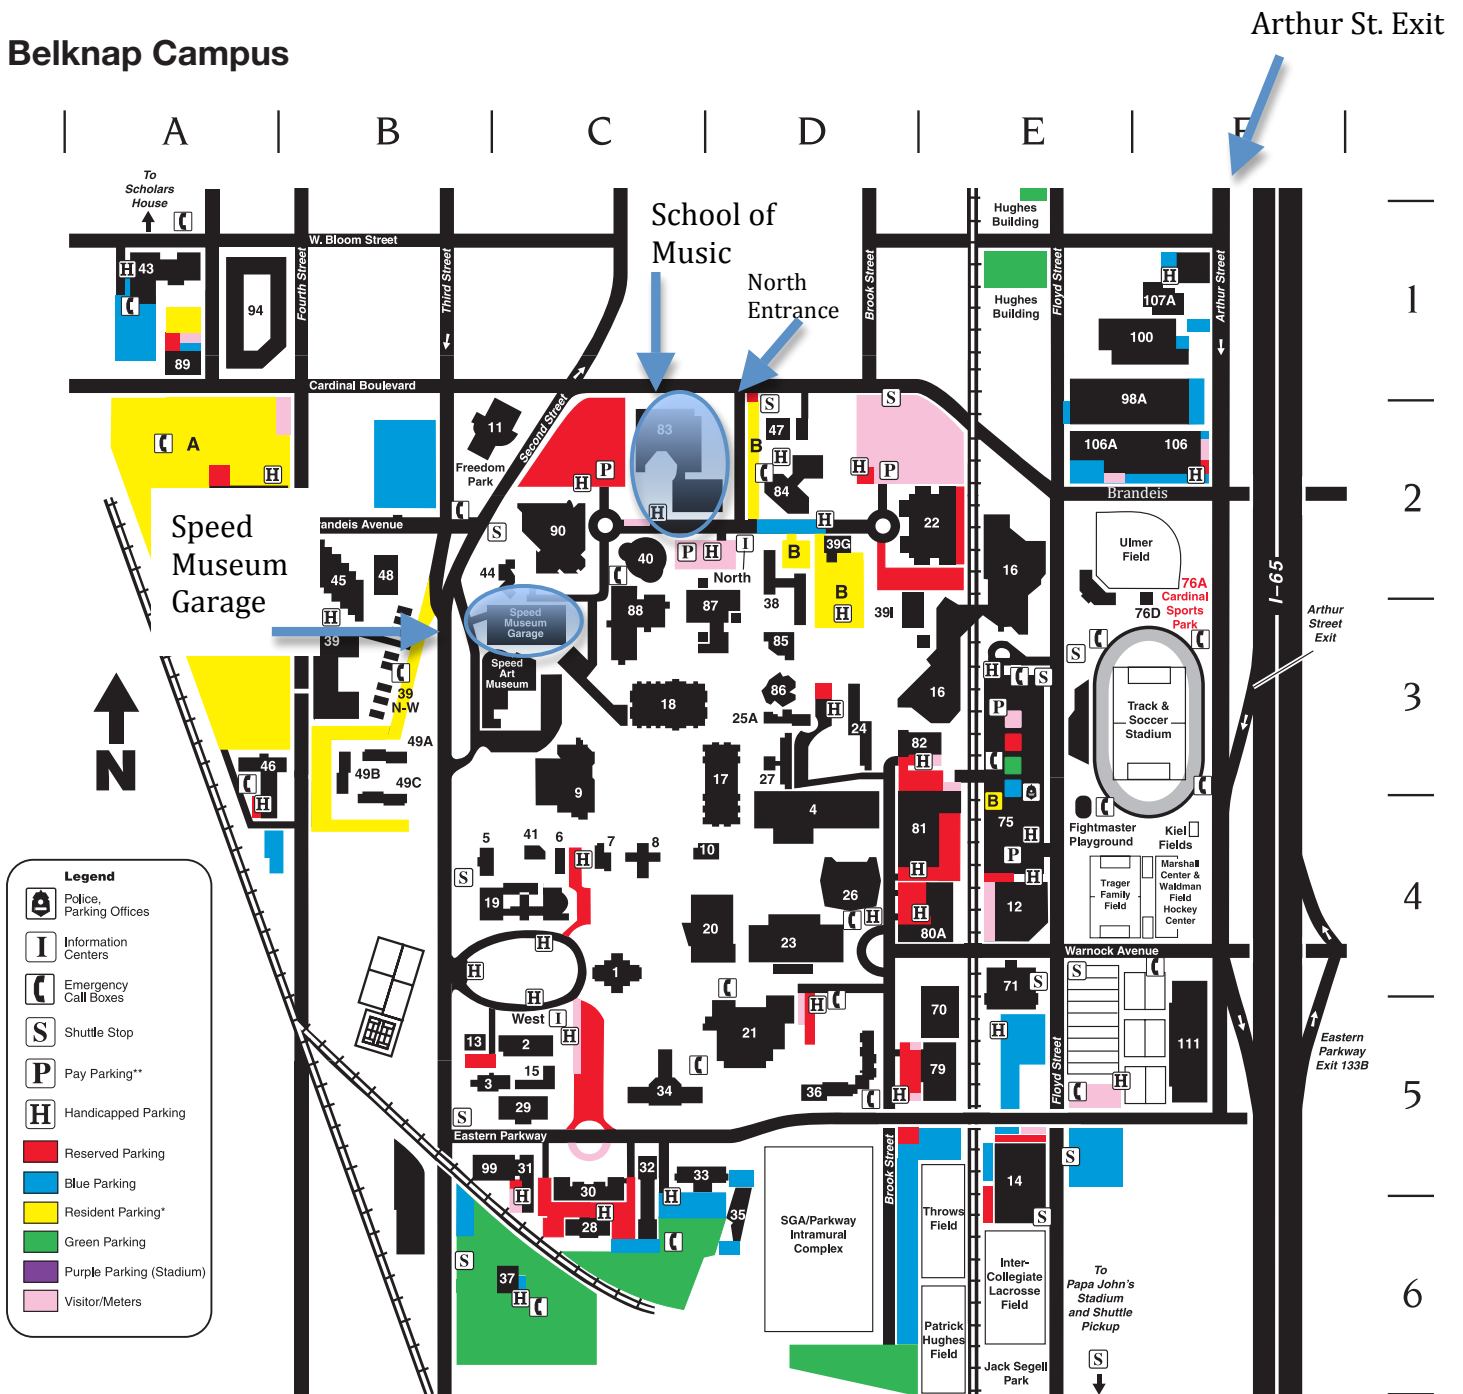

2008–2009 Campus Parking Map

Belknap Campus

* Letter indicates parking zone (A-B)

** Lots change to Pay Lots on evenings and weekends.

Parking in Speed Museum Garage
\$1.50/hr - Max of \$6.00

Very close proximity to School of Music
Accessible from 3rd St.

Directions to the School of Music

From I-64 or I-71

- * Take I-65 South.
- * Get off on the Arthur St. exit and continue to the first stop sign (intersection of Arthur St & Brandeis Ave).
- * Turn right and continue two 2 1/2 blocks, Brandeis will turn into Cardinal Boulevard.
- * Get in the far left turning lane and watch for the first sign into the campus (the North Entrance).
- * Once you have turned left into the North Entrance, The School of Music will be on the right corner.
- * Turn right and drop students off at the 15 minute parking spots ahead on your right.